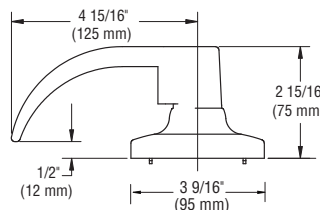

- 3946 2 3/8" (60 mm) Square or Round Corner, Dead Latch
- 3944 2 3/4" (70 mm) Square or Round Corner, Dead Latch - Standard

- 3936 5" (127 mm) Backset Extension Link
 - Must be used with 2 3/4" (70 mm) backset

Optional Strikes

- 3933 T-Strike with Plastic Dust Box
 - 1 1/8" (29 mm) x 2 3/4" (70 mm)

- 3934 Full Lip Strike
 - 1 5/8" (41 mm) x 2 1/4" (57 mm)

- 3958 Full Lip Strike, Round Corner
 - 1 5/8" (41 mm) x 2 1/4" (57 mm)

- 3935 ASA Strike Plate - Standard
 - 1 1/4" (32 mm) x 4 7/8" (124 mm) x 5/8" (15.9 mm)

Apollo

August

Archer

Withnell

Apollo

Archer

August

- 3934** Full Lip Strike
1 5/8" (41 mm) x 2 1/4" (57 mm)

- 3958** Full Lip Strike, Round Corner
1 5/8" (41 mm) x 2 1/4" (57 mm)

- 3935** ASA Strike Plate - Standard
1 1/4" (32 mm) x 4 7/8" (124 mm) with 5/8" (15.9 mm) lip