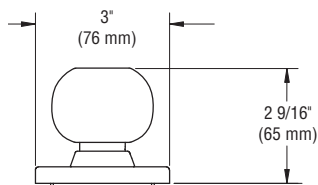

- 3946 2 3/8" (60 mm) Square or Round Corner, Dead Latch
- 3944 2 3/4" (70 mm) Square or Round Corner, Dead Latch - Standard

- 3936 5" (127 mm) Backset Extension Link
 - Must be used with 2 3/4" (70 mm) backset

- 3935 ASA Strike Plate - Standard
 - 1 1/4" (32 mm) x 4 7/8" (124 mm) x 5/8" (15.9 mm)

Apollo

August

Archer

Withnell

Apollo

Archer

August

Note:

- Failure to install thru-bolts and removable screw posts voids BHMA certification, UL Rating and Warranty

Rose Diameter:

- 3 3/8" (86 mm) (Levers)
- 3" (76 mm) (Knobs)

Keys:

- Two brass keys per lock