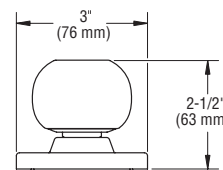

- 3946 2 3/8" (60 mm) Square or Round Corner, Dead Latch
- 3944 2 3/4" (70 mm) Square or Round Corner, Dead Latch - Standard

- 3936 5" (127 mm) Backset Extension Link
 - Must be used with 2 3/4" (70 mm) backset

- 3924** 2 3/4" (70 mm) Dead Latch
- 3927** 2 3/8" (60 mm) Dead Latch

- 3937** 5" (127 mm) Backset Extension Link
- Must be used with 2 3/4" (70 mm) backset

Optional Strikes

- 3933** T-Strike with Plastic Dust Box
1 1/8" (29 mm) x 2 3/4" (70 mm)

- 3934** Full Lip Strike
1 5/8" (41 mm) x 2 1/4" (57 mm)

- 3958** Full Lip Strike, Round Corner
1 5/8" (41 mm) x 2 1/4" (57 mm)

- 3935** ASA Strike Plate - Standard
1 1/4" (32 mm) x 4 7/8" (124 mm) with 5/8" (15.9 mm) lip

- 3959** Faceplate Adapter
1" (25.4 mm) to 1 1/8" (28 mm) width

Apollo

August

Archer

Withnell