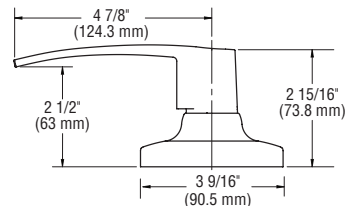

- 3946 2 3/8" (60 mm) Square or Round Corner, Dead Latch
- 3944 2 3/4" (70 mm) Square or Round Corner, Dead Latch - Standard

- 3936 5" (127 mm) Backset Extension Link
 - Must be used with 2 3/4" (70 mm) backset

Optional Strikes

- 3933 T-Strike with Plastic Dust Box
 - 1 1/8" (29 mm) x 2 3/4" (70 mm)

- 3934 Full Lip Strike
 - 1 5/8" (41 mm) x 2 1/4" (57 mm)

- 3958 Full Lip Strike, Round Corner
 - 1 5/8" (41 mm) x 2 1/4" (57 mm)

- 3935 ASA Strike Plate - Standard
 - 1 1/4" (32 mm) x 4 7/8" (124 mm) x 5/8" (15.9 mm)

Apollo

August

Archer

Withnell

Apollo

Archer

August

- 3934** Full Lip Strike
1 5/8" (41 mm) x 2 1/4" (57 mm)

- 3958** Full Lip Strike, Round Corner
1 5/8" (41 mm) x 2 1/4" (57 mm)

- 3935** ASA Strike Plate - Standard
1 1/4" (32 mm) x 4 7/8" (124 mm) with 5/8" (15.9 mm) lip