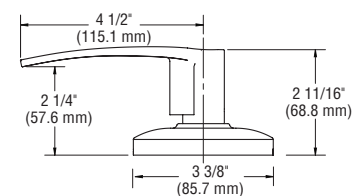

- 3934** Full Lip Strike
1 5/8" (41 mm) x 2 1/4" (57 mm)

- 3958** Full Lip Strike, Round Corner
1 5/8" (41 mm) x 2 1/4" (57 mm)

- 3935** ASA Strike Plate - Standard
1 1/4" (32 mm) x 4 7/8" (124 mm) with 5/8" (15.9 mm) lip

- 3959** Faceplate Adapter
1" (25.4 mm) to 1 1/8" (28 mm) width

Apollo

August

Archer

Withnell