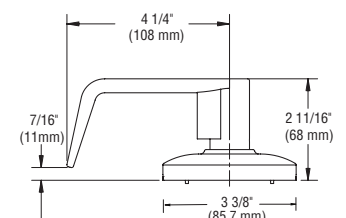

- 3934** Full Lip Strike
1 5/8" (41 mm) x 2 1/4" (57 mm)

- 3958** Full Lip Strike, Round Corner
1 5/8" (41 mm) x 2 1/4" (57 mm)

- 3935** ASA Strike Plate - Standard
1 1/4" (32 mm) x 4 7/8" (124 mm) with 5/8" (15.9 mm) lip

- 3959** Faceplate Adapter
1" (25.4 mm) to 1 1/8" (28 mm) width

Apollo

August

Archer

Withnell