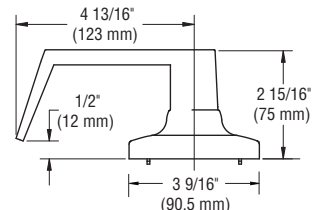

- 3946 2 3/8" (60 mm) Square or Round Corner, Dead Latch
- 3944 2 3/4" (70 mm) Square or Round Corner, Dead Latch - Standard

- 3936 5" (127 mm) Backset Extension Link
 - Must be used with 2 3/4" (70 mm) backset

- 3935 ASA Strike Plate - Standard
 - 1 1/4" (32 mm) x 4 7/8" (124 mm) x 5/8" (15.9 mm)

Apollo

August

Archer

Withnell

Apollo

Archer

August

Note:

- Failure to install thru-bolts and removable screw posts voids BHMA certification, UL Rating and Warranty

Rose Diameter:

- 3 3/8" (86 mm) (Levers)
- 3" (76 mm) (Knobs)

Keys:

- Two brass keys per lock

- 3934** Full Lip Strike
1 5/8" (41 mm) x 2 1/4" (57 mm)

- 3958** Full Lip Strike, Round Corner
1 5/8" (41 mm) x 2 1/4" (57 mm)

- 3935** ASA Strike Plate - Standard
1 1/4" (32 mm) x 4 7/8" (124 mm) with 5/8" (15.9 mm) lip