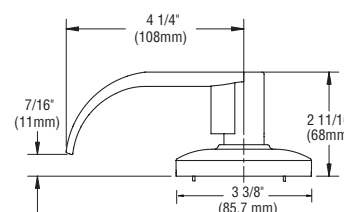

- 3946 2 3/8" (60 mm) Square or Round Corner, Dead Latch
- 3944 2 3/4" (70 mm) Square or Round Corner, Dead Latch - Standard

- 3936 5" (127 mm) Backset Extension Link
 - Must be used with 2 3/4" (70 mm) backset

- 3924** 2 3/4" (70 mm) Dead Latch
- 3927** 2 3/8" (60 mm) Dead Latch

- 3937** 5" (127 mm) Backset Extension Link
- Must be used with 2 3/4" (70 mm) backset

Optional Strikes

- 3933** T-Strike with Plastic Dust Box
1 1/8" (29 mm) x 2 3/4" (70 mm)

- 3934** Full Lip Strike
1 5/8" (41 mm) x 2 1/4" (57 mm)

- 3958** Full Lip Strike, Round Corner
1 5/8" (41 mm) x 2 1/4" (57 mm)

- 3935** ASA Strike Plate - Standard
1 1/4" (32 mm) x 4 7/8" (124 mm) with 5/8" (15.9 mm) lip

- 3959** Faceplate Adapter
1" (25.4 mm) to 1 1/8" (28 mm) width

Apollo

August

Archer

Withnell