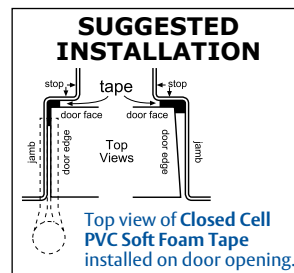

Closed Cell Soft PVC Foam Tape

- Flexible, conformable, and softly compressible self-adhesive weatherstrip.
- Highly resilient: Resists ultraviolet, oxygen and moisture degradation.
- Seals against air and water, around doors and windows.

Product #	Color	Thickness (T)		Width (W)		Length
P240	Gray	1/8"	x	1/4"	x	17'
P241	Gray	3/16"	x	3/8"	x	17'
P241-30	Gray	3/16"	x	3/8"	x	30'
P242	Gray	1/4"	x	3/8"	x	17'
P243	Gray	3/8"	x	3/8"	x	17'
P244	Gray	3/8"	x	3/4"	x	17'