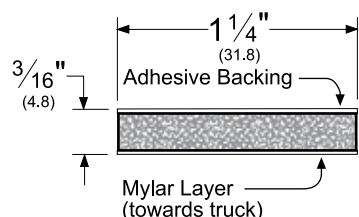

| Product # | Color | Thickness (T) | Width (W) | Length |
|-------------|-------|---------------|-----------|--------|
| P380 | Black | 3/16" | 3/8" | 10' |
| P381 | Black | 5/16" | 3/8" | 10' |
| P384 | Black | 7/16" | 3/4" | 10' |
| P387 | Black | 3/16" | 3/4" | 10' |
| P388 | Black | 5/16" | 1/2" | 10' |
| P484 | Black | 7/16" | 3/8" | 10' |

SUGGESTED INSTALLATION

Closed Cell Sponge Neoprene Tape installed as car door weatherstrip.

Closed Cell Sponge Vinyl Camper Tape

- Mylar-backed tape cushions between camper and truck.

| Product # | Color | Thickness (T) | Width (W) | Length |
|-------------|-------|---------------|-----------|--------|
| P480 | Gray | 3/16" | 1-1/4" | 30' |