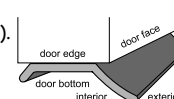

P365V16

Product #	Color	Thickness	Width	Length
P364R16	Black	3/4"	2-1/4"	16'

- Heavy-duty black sponge neoprene (R).
- Nails to door bottom, closing gaps up to 5/8".

P364R16