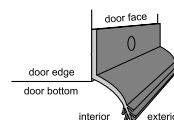

Product #	Color	Thickness	Width	Length
P365V16	Black	1-3/4"	5/8"	16'

- Gray vinyl (V) with a curved flange.
- Nails to door edge, bottom or face, closing gaps up to 1-3/4".

P365V16

■ Gaskets, Louver Strips, Threshold Vinyl

Spring Bronze Weatherstrip

Product #	Material	Width	Length
P51B17	Bronze	1-1/8"	17'

- For use on wood doors and wood casement windows.
- .008" hemmed spring bronze (brass).
- Packaged with nails. Nails should be approximately 1-1/2" on center.